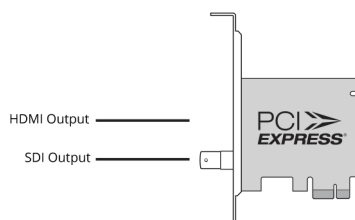

HDMI Audio Outputs

8 Channels embedded in SD and HD.

Supported Codecs

AVC-Intra, AVCHD, Canon XF MPEG2, Digital SLR, DV-NTSC, DV-PAL, DVCPRO50, DVCPROHD, DPX, HDV, XDCAM EX, XDCAM HD, XDCAM HD422, DNxHR & DNxHD, Apple ProRes 4444, Apple ProRes 422 HQ, Apple ProRes 422, Apple ProRes LT, Apple ProRes 422 Proxy, Uncompressed 8-bit 4:2:2, Uncompressed 10-bit 4:2:2.

Software

Software Included

Media Express, Disk Speed Test, LiveKey, Blackmagic System Preferences and Blackmagic driver on Mac OS and Windows. Media Express, Blackmagic Desktop Video Utility and Blackmagic driver on Linux.

Internal Software Upgrade

Firmware built into software driver. Loaded at system start or via updater software.

Physical Installation

PCI Express 1 lane, compatible with 1, 4, 8 and 16 lane PCI Express slots on Mac OS, Windows 8 and Linux. Mac OS systems require a Mac Pro computer with PCI Express slots. Please check the Support pages to see the full system requirements.