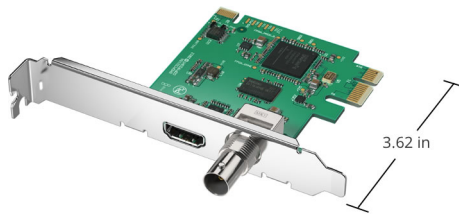

Physical Specifications

1.98 oz

Operating Systems

Mac OS X 10.11 El Capitan,
macOS 10.12 Sierra or
later.

Windows 7, 8.1 and 10,
all 64-bit.

Linux

Power Consumption

Power Consumption
4 Watts

EMC Certifications

FCC, CE and C-Tick

Environmental Specifications

Operating Temperature
5° to 40° C (41° to 104° F)

Storage Temperature
-20° to 45° C (-4° to 113° F)

Relative Humidity
0% to 90% non-condensing

What's Included

DeckLink Mini Monitor
Low profile slot bracket
SD card with software and manual

Warranty

3 Year Limited Manufacturer's Warranty.