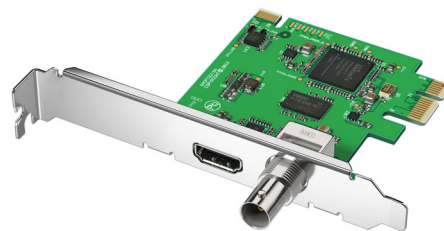

DeckLink Mini Monitor

Monitor uncompressed 10-bit video from your computer! Includes SDI and HDMI outputs for connecting to any television or monitor. DeckLink Mini Monitor auto switches between SD and HD so it handles all common video formats. DeckLink Mini Monitor is the perfect solution for monitoring from editing software while you edit! Includes two PCI Express shields for both full height and low profile slots.

\$145

Connections

SDI Video Outputs

1 x 10-bit SD/HD switchable.

HDMI Video Outputs

1 x HDMI 1.4 type A connector.

Computer Interface

PCI Express 1 lane, compatible with 1, 4, 8 and 16 lane PCI Express slots.

SDI Audio Outputs

8 channels embedded in SD and HD.

HDMI Audio Outputs

8 Channels embedded in SD and HD.

Supported Codecs

AVC-Intra, AVCHD, Canon XF MPEG2, Digital SLR, DV-NTSC, DV-PAL, DVCPRO50, DVCPROHD, DPX, HDV, XDCAM EX, XDCAM HD, XDCAM HD422, DNxHR & DNxHD, Apple ProRes 4444, Apple ProRes 422 HQ, Apple ProRes 422, Apple ProRes LT, Apple ProRes 422 Proxy, Uncompressed 8-bit 4:2:2, Uncompressed 10-bit 4:2:2.