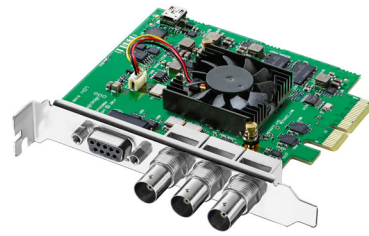

# DeckLink SDI 4K

DeckLink SDI 4K is perfect when you need an SDI only solution but demand the highest quality SDI capture and playback. You get incredible quality 6G-SDI on any PCI Express Mac, Windows or Linux computer. DeckLink SDI 4K is the world's smallest and most affordable multi rate SD/HD and Ultra HD SDI video card that lets you connect to any SD, HD-SDI, 2K and Ultra HD equipment. You also get RS-422 deck control, internal keying and reference input for a complete solution for editing, paint, design and more.

### SDI Video Inputs

1 x 10-bit SD/HD/2K/4K. Supports 6 Gb/s 4:2:2 and 3 Gb/s 4:4:4