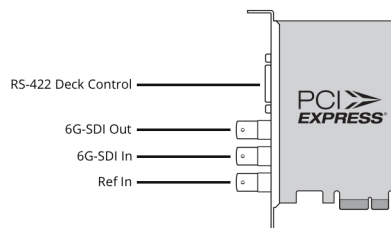

Computer Interface

PCI Express 4 lane generation 2, compatible with 4, 8 and 16 lane PCI Express slots.

Supported Codecs

AVC-Intra, AVCHD, Canon XF MPEG2, Digital SLR, DV-NTSC, DV-PAL, DVCPRO50, DVCPROHD, DPX, HDV, XDCAM EX, XDCAM HD, XDCAM HD422, DNxHR & DNxHD, Apple ProRes 4444, Apple ProRes 422 HQ, Apple ProRes 422, Apple ProRes LT, Apple ProRes 422 Proxy, Uncompressed 8-bit 4:2:2, Uncompressed 10-bit 4:2:2, Uncompressed 10 bit 4:4:4.