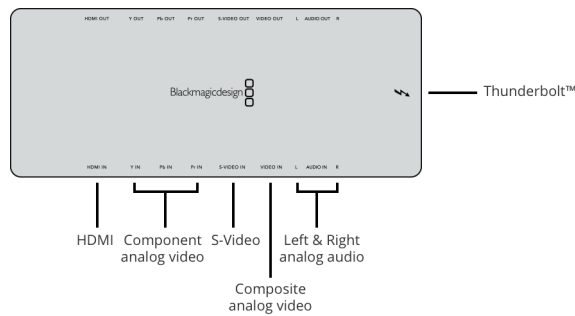

Analog Audio Outputs

2 Channel RCA HiFi audio in 24-bit.

HDMI Video Inputs

1 x HDMI type A connector.

HDMI Video Outputs

1 x HDMI type A connector.

HDMI Audio Inputs

8 Channels.

HDMI Audio Outputs

8 Channels.

Computer Interface

Thunderbolt™

Software

Software Included

Media Express, Disk Speed Test, LiveKey, Blackmagic Desktop Video Utility and Blackmagic driver on Mac OS and Windows. Media Express, Blackmagic Desktop Video Utility and Blackmagic driver on Linux.