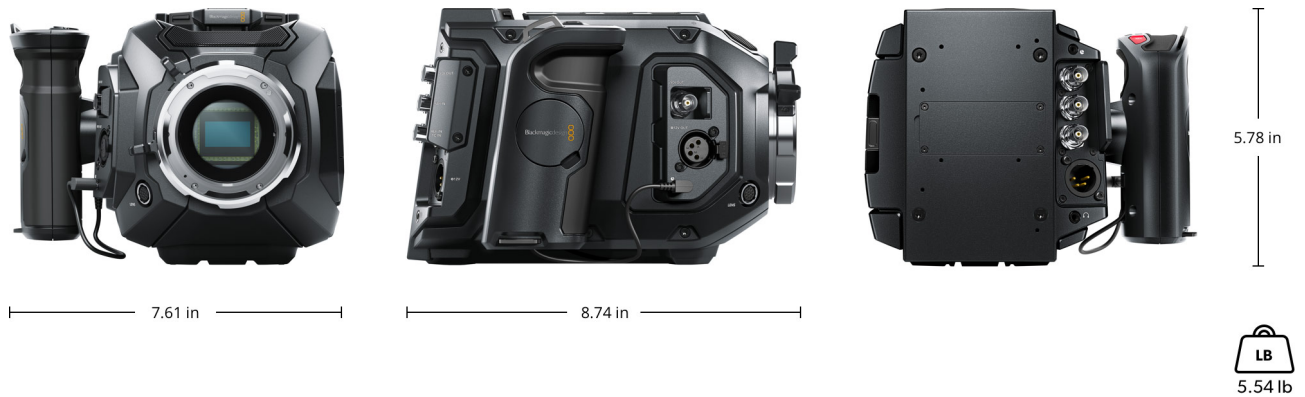

Accessories

Optional Accessories

URSA Mini Shoulder Kit including top handle and extender arm

URSA Viewfinder
URSA Studio Viewfinder
URSA VLock Battery Plate
URSA Mini B4 Mount

Physical Specifications

Weight: 2.38kg without side handle or turret dust cap (handle with strap & LANC weighs 260g)