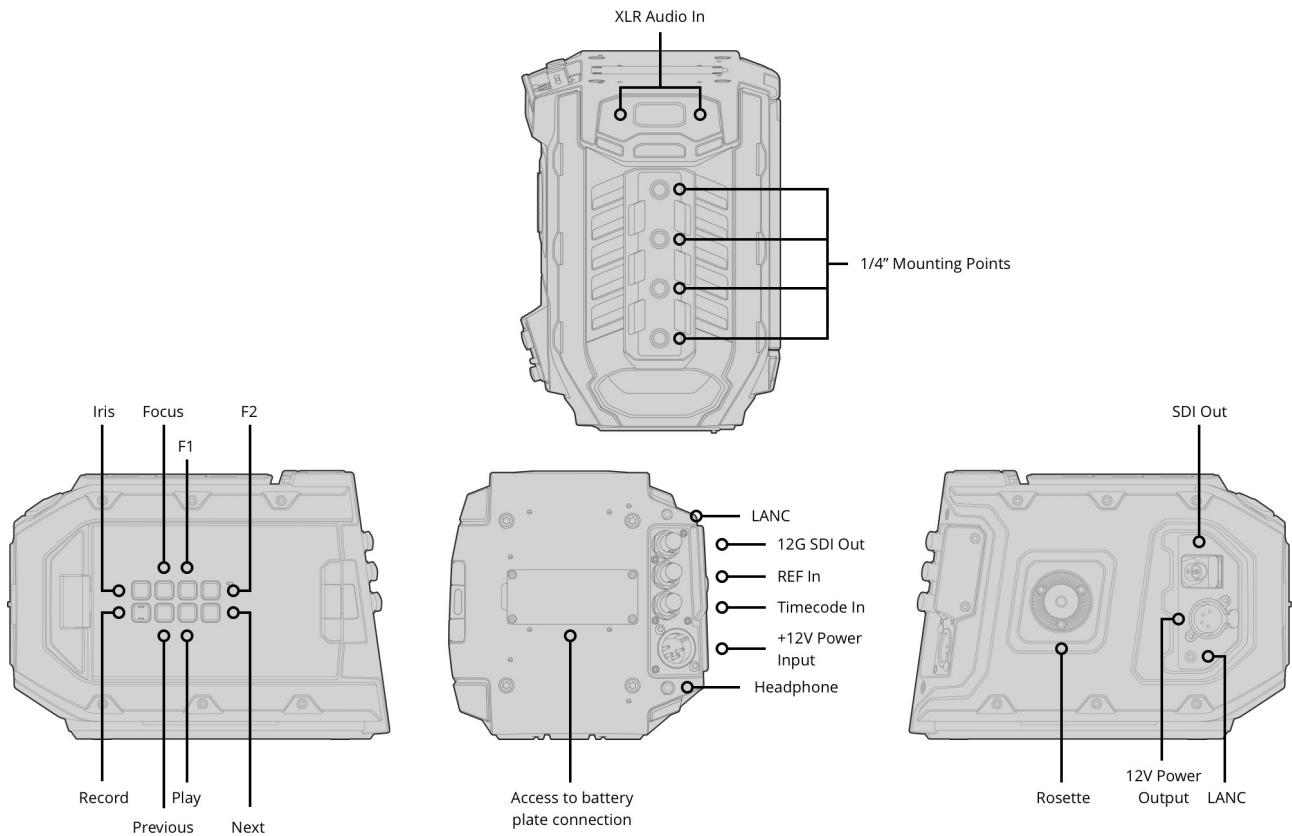

Reference Input

Tri-Sync/Black Burst/Timecode.

Lens Connector

Hirose 12-pin

Remote Control

2 x 2.5mm LANC input for Rec Start/ Stop, plus Iris and Focus control using compatible lenses.

Computer Interface

USB 2.0 Mini-B port for software updates.