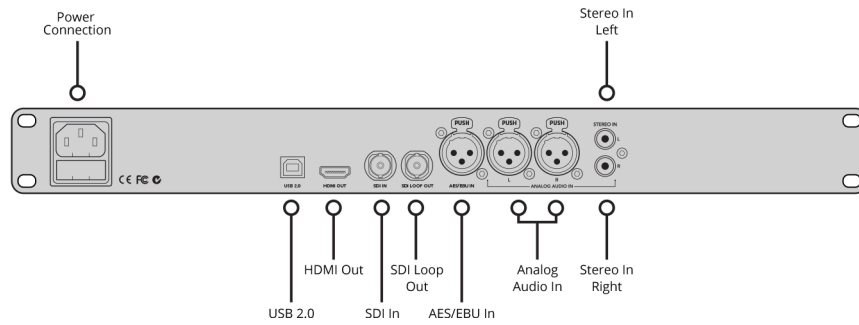

2 x XLR. 2 x RCA HiFi.

Analog Audio Outputs

1 x 6.5mm headphone socket.

Digital Audio Inputs

1 x XLR.

Built in Speaker

Stereo with 2-way crossover and independent stereo subwoofers.

AES/EBU Audio Inputs

2 channels balanced 110Ω AES/EBU via XLR.

SDI Audio Inputs

16 channels embedded in SD, HD and UltraHD 4K.

SDI Audio Outputs

16 channels embedded audio loop out.

HDMI Audio Outputs

8 Channels embedded in SD, HD and 4K.

Metering

2 x 27 RGB segment LED VU meters.

Modes

Pushbutton interface allows for input selection, channel selection, independent left and right audio, mute and volume control with scroll wheel.

Standards

SD Video Standards