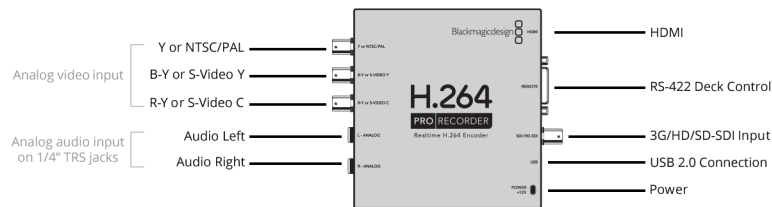

Standartlar

SD Video Formats
525i59.94 NTSC, 625i50 PAL

Audio Sampling
Television standard sample rate of 48 kHz and 24 bit.

Video Sampling
4:2:2 YUV

HDMI Color Precision
10-bit

SDI Rates
270 Mb, 1.5G-SDI, 3G-SDI