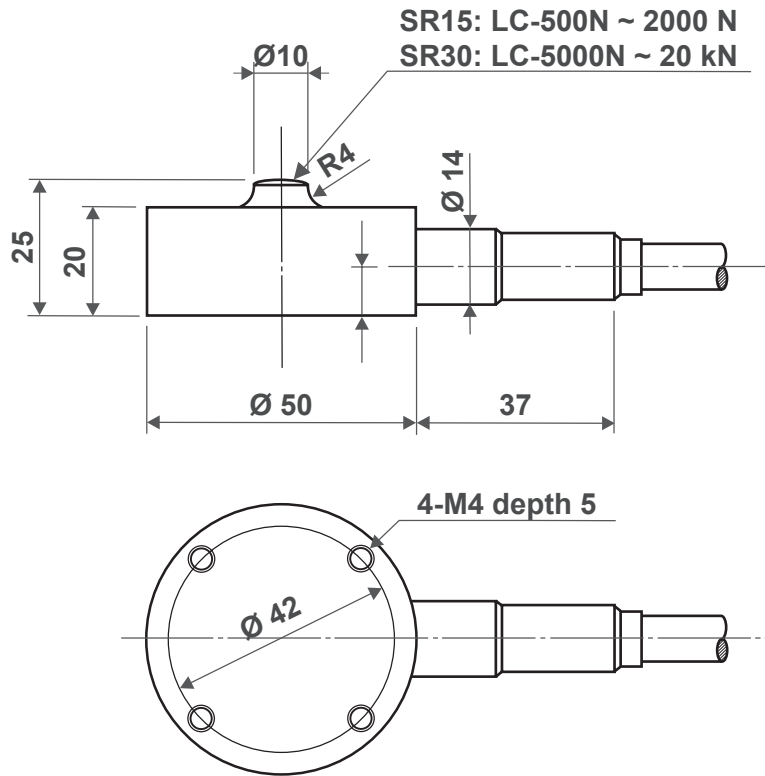

Load Cell Model LC

Model	Measuring Range	Measuring Shaft
LC-500N	500 N	without
LC-1000N	1000 N	
LC-2000N	2000 N	
LC-5000N	5000 N	
LC-10kN	10 kN	
LC-20kN	20 kN	