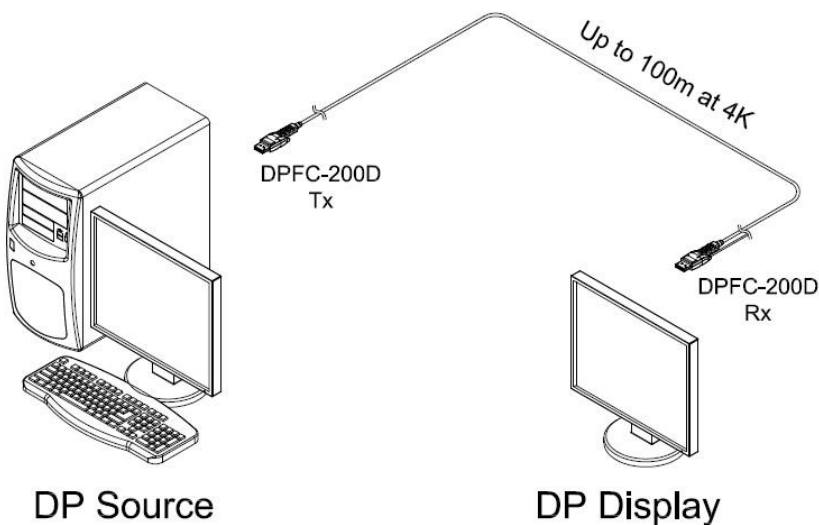

DPFC-200D is designed compact enough to be fitted into various installation environments with cutting edge technology performance.

DPFC-200D offers perfect flexibility during installation by separating DisplayPort connector part and Active Optical Cable part. It gives slim, light, easy installation like a general copper DisplayPort cable.

Optional USB power cable on RX side can be provided upon request for non-standard display device which provides insufficient power to operate.

Specification

- Extends up to 4K (4096x2160) at 60Hz, (RGB & YCbCr : 4:4:4)
- Transmits DisplayPort 1.2 data up to 100m (328feet) over hybrid cable
- Adopts plenum graded & LSZH (Low Smoke Zero Halogen) hybrid cable
- Offers perfect flexibility during installation by separating DisplayPort connector from cable
- Supports Multi-Stream Transport feature
- Supports 3D contents transmission
- Supports DisplayPort 1.2 standards feature
- Provides optional USB power on the display source (TX) and/or display (RX) side

Applications

- Home AV
- Digital Signage
- Control room
- Conference room
- Rental staging

DisplayPort 1.2 Detachable ACTIVE OPTICAL CABLE, DPFC-200D

Technical Features

Resolution	Up to 4K(4096x2160) at 60Hz
Bit rate	Up to 5.4 Gbps/ch
Maximum distance	Up to 100m (328feet) @4K, 60Hz
Cable	Plenum graded & LSZH hybrid cable (optical fiber + copper cable)
Power supplying	Source/Display USB power on TX/RX side (optional)
LED Indicators	TX / RX power
Power consumption	< 1.6W
Operating temperature	0°C to 60°C
Size (LWH)	55.0 x 20.0 x 11.5 mm

Dimension [mm]

Connection Diagram

4K (4096x2160) @60Hz up to 100m

Example: PC and Display Set-up

TX: PC, laptop, or media player
RX: Monitor, TV and Projector

Opticis Co., Ltd.

16Fl, Kins Tower 8 Sungnam-daero, 331 beon-gil, Bundang-gu
Sungnam-si, Gyunggi-do, 13558 South Korea
Tel: +82 (31) 719-8033
Fax: +82 (31) 719-8032