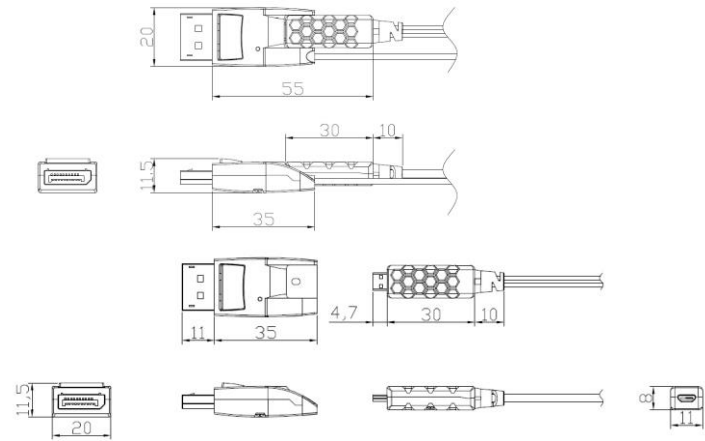

Optional USB power cable on RX side can be provided upon request for non-standard display device which provides insufficient power to operate.

Specification

- Extends up to 4K (4096x2160) at 60Hz, (RGB & YCbCr : 4:4:4)
- Transmits DisplayPort 1.2 data up to 100m (328feet) over hybrid cable
- Adopts plenum graded & LSZH (Low Smoke Zero Halogen) hybrid cable
- Offers perfect flexibility during installation by separating DisplayPort connector from cable
- Supports Multi-Stream Transport feature
- Supports 3D contents transmission
- Supports DisplayPort 1.2 standards feature
- Provides optional USB power on the display source (TX) and/or display (RX) side

Applications

- Home AV
- Digital Signage
- Control room
- Conference room
- Rental staging

DisplayPort 1.2 Detachable ACTIVE OPTICAL CABLE, DPFC-200D

Technical Features

Resolution	Up to 4K(4096x2160) at 60Hz
Bit rate	Up to 5.4 Gbps/ch
Maximum distance	Up to 100m (328feet) @4K, 60Hz
Cable	Plenum graded & LSZH hybrid cable (optical fiber + copper cable)
Power supplying	Source/Display USB power on TX/RX side (optional)
LED Indicators	TX / RX power
Power consumption	< 1.6W
Operating temperature	0°C to 60°C
Size (LWH)	55.0 x 20.0 x 11.5 mm

Dimension [mm]

Connection Diagram

4K (4096x2160) @60Hz up to 100m

Example: PC and Display Set-up

TX: PC, laptop, or media player
RX: Monitor, TV and Projector

Opticis Co., Ltd.

16Fl, Kins Tower 8 Sungnam-daero, 331 beon-gil, Bundang-gu
Sungnam-si, Gyunggi-do, 13558 South Korea
Tel: +82 (31) 719-8033
Fax: +82 (31) 719-8032